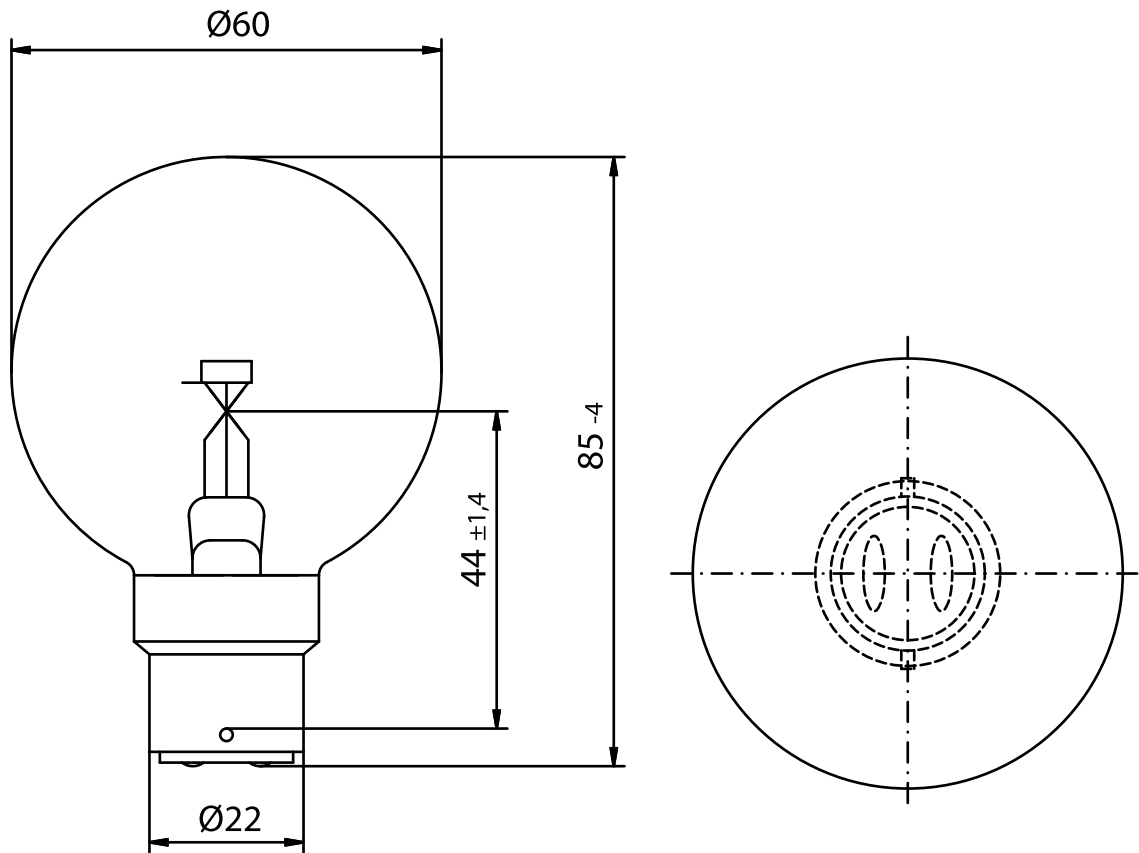

### MARINE LAMPS - 10.3V 60 / 60W BA22D-3 DR. FISCHER

PRODUCT NUMBER **304842031** []

Tol.

VOLTAGE	10.3	V
WATTAGE	60 / 60	W
LUMEN OUTPUT	690	LM
LUMEN PRO WATT		LM/W
AVERAGE LIFE	1500	H
BASE	BA22D-3	/
REMARKS	DOUBLE FILAMENT	
BRAND	DR. FISCHER	